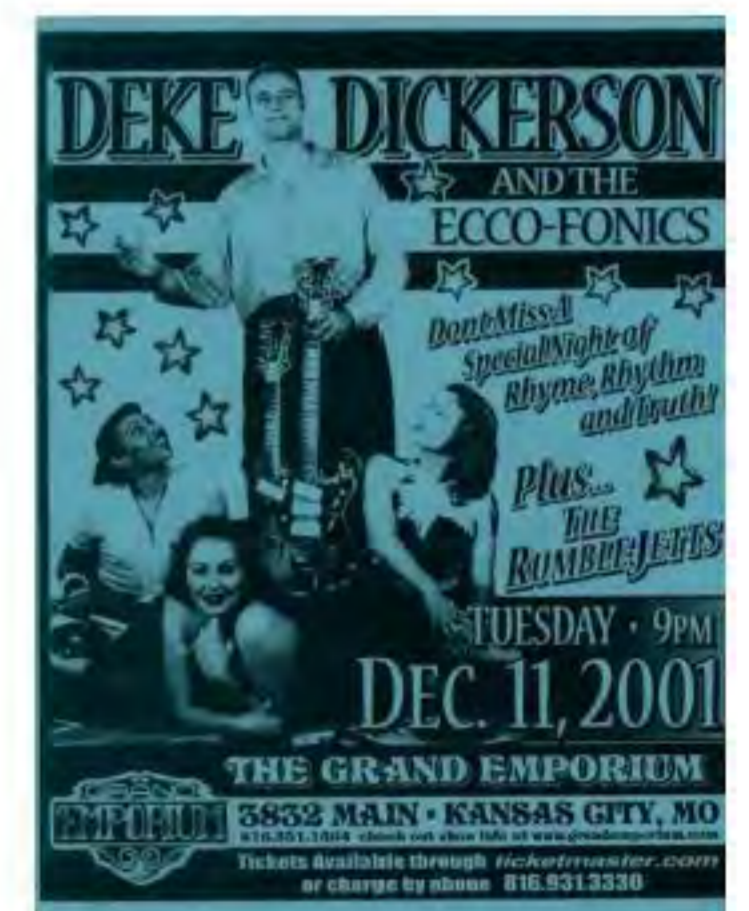

Grand Emporium Poster Collection

1707

1708

1709

1710

1711

1712

1713

1714

1714a

1715

1716

1717

1718

1719

1720

1721

1722

1723

1723a

1724