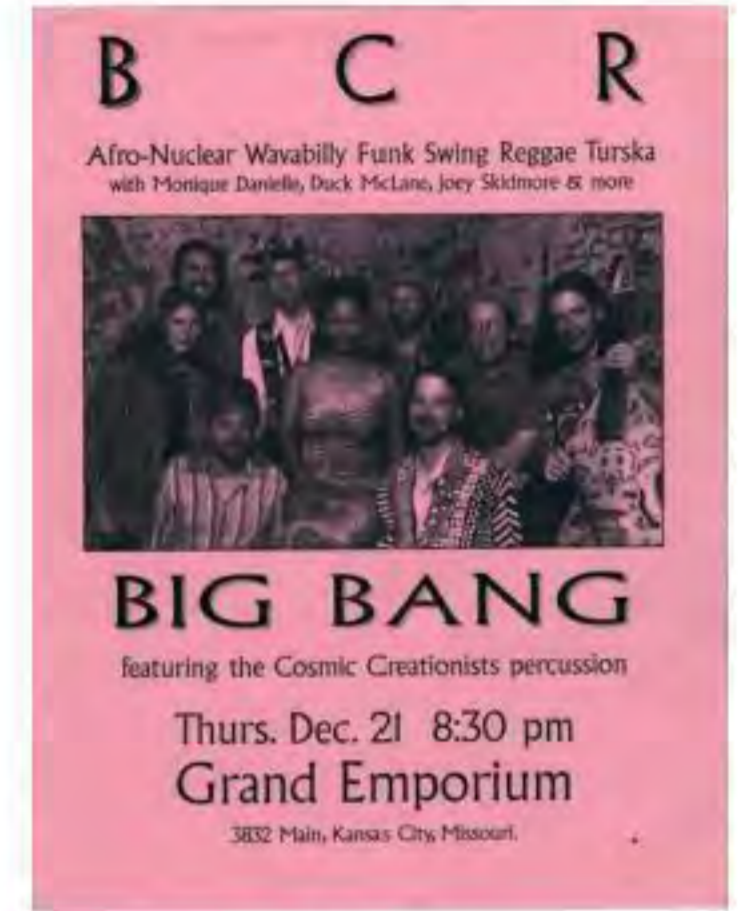

Grand Emporium Poster Collection

1670

1671

1671a

1672

1673

1674

1675

1676

1677

1678

1679

1680

1681

1682

1683

1683a

1684

1685

1686

1687